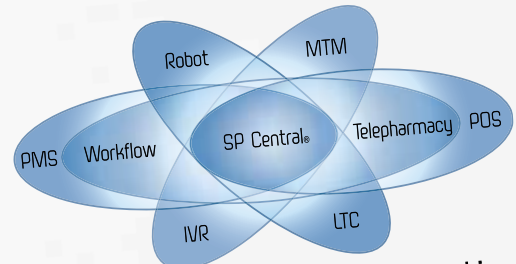

ScriptPro® Perfect Integration

ScriptPro®
Pharmacy Automation

5828 Reeds Rd. • Mission, KS 66202-2740 USA
913.384.1008 • 800.606.7628 • www.scriptpro.com
January 2012